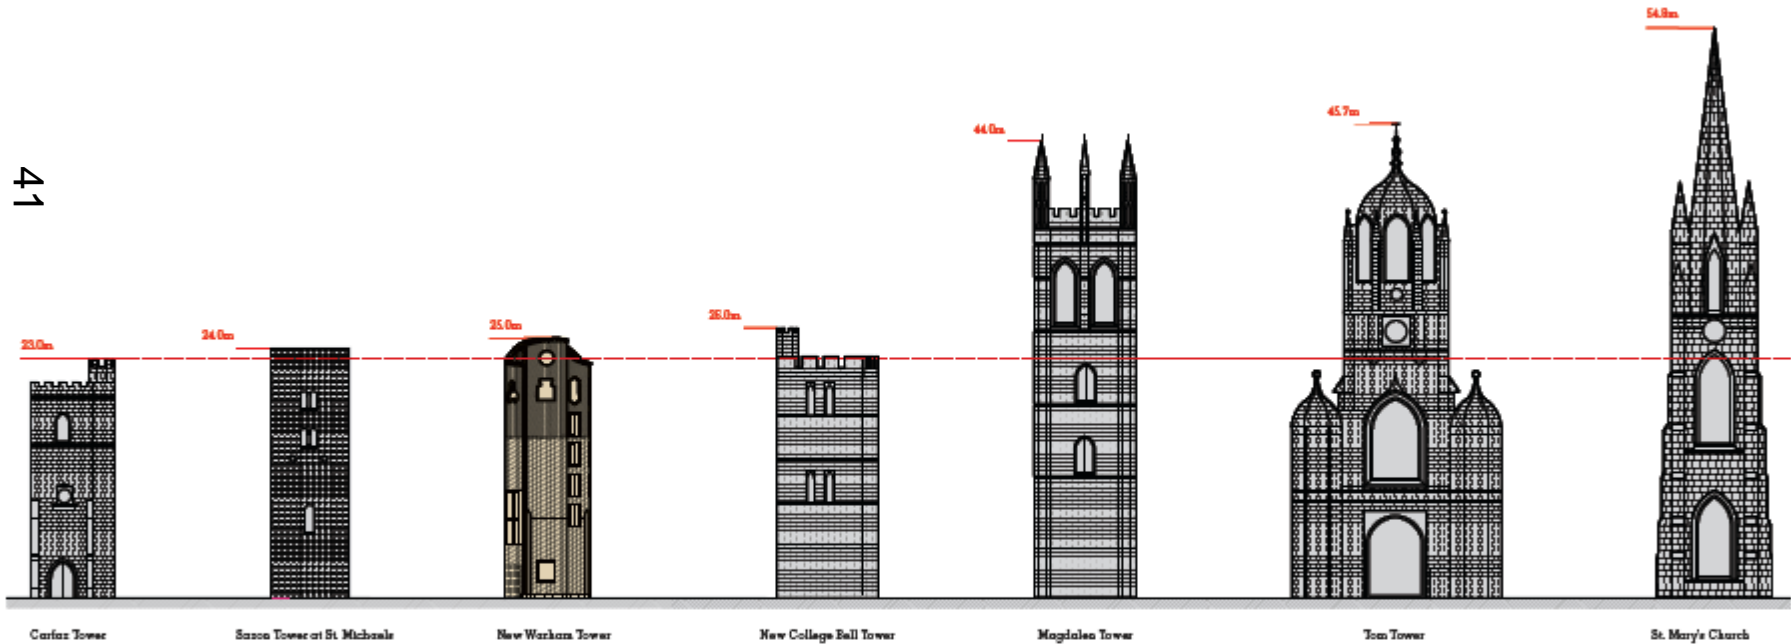

Proposed Site Plan

Visualisation of the main entrance from Mansfield Road

View of the Porter's Lodge in Winter

35

View of East Quad and existing Savile House

View of Main Quad

View of New Warham House

38

View of New College School

Townscape and Landscape Views

Towers comparison

41

Ordered tower height relationships

Elsfield verified view

(Buildings outline in blue)

42

Sheldonian verified view

48

Mansfield Rd verified view

49

Savile House and tower verified view

50

From: Heritage Impact Assessment