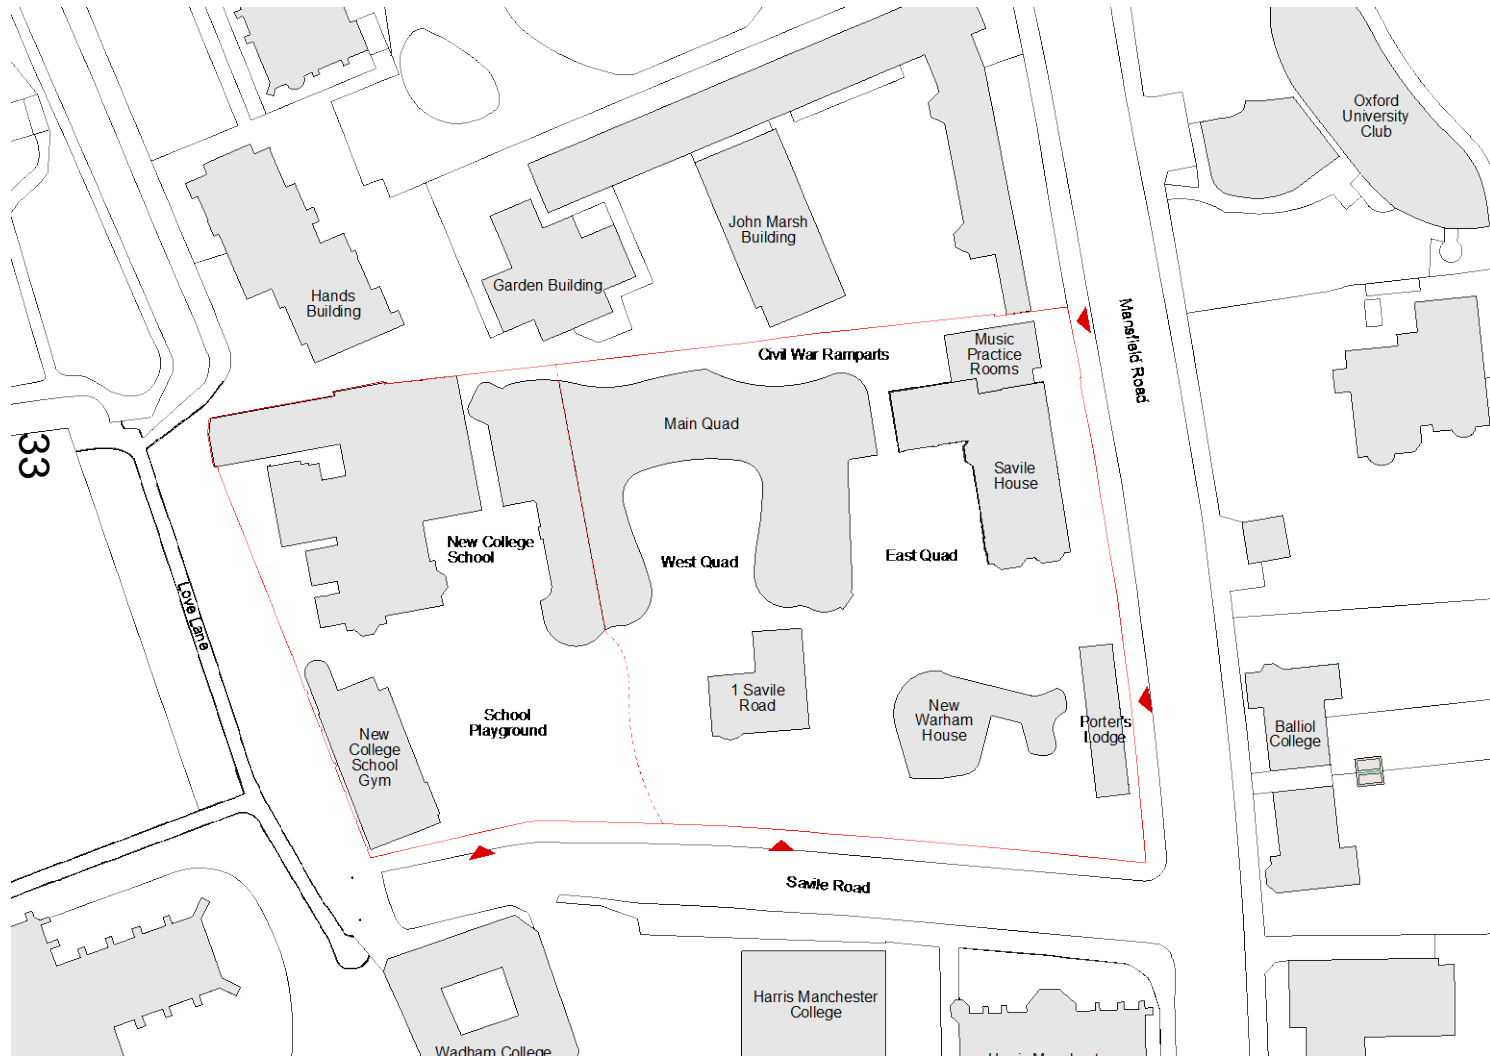

Proposed Site Plan

Visualisation of the main entrance from Mansfield Road

View of the Porter's Lodge in Winter

35

View of East Quad and existing Savile House

View of Main Quad

View of New Warham House

38

View of New College School

Townscape and Landscape Views

Towers comparison

41

Ordered tower height relationships

Elsfield verified view

(Buildings outline in blue)

42

Doris Field Nature Reserve verified view

43

South Park verified view

44

Boars Hill verified view

45

Raleigh Park verified view

St Mary's verified view

Sheldonian verified view

48

Mansfield Rd verified view

49

Savile House and tower verified view

50

From: Heritage Impact Assessment